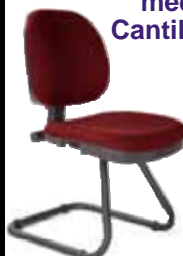

£45.55
plus VAT

Order code:
03MBVWN